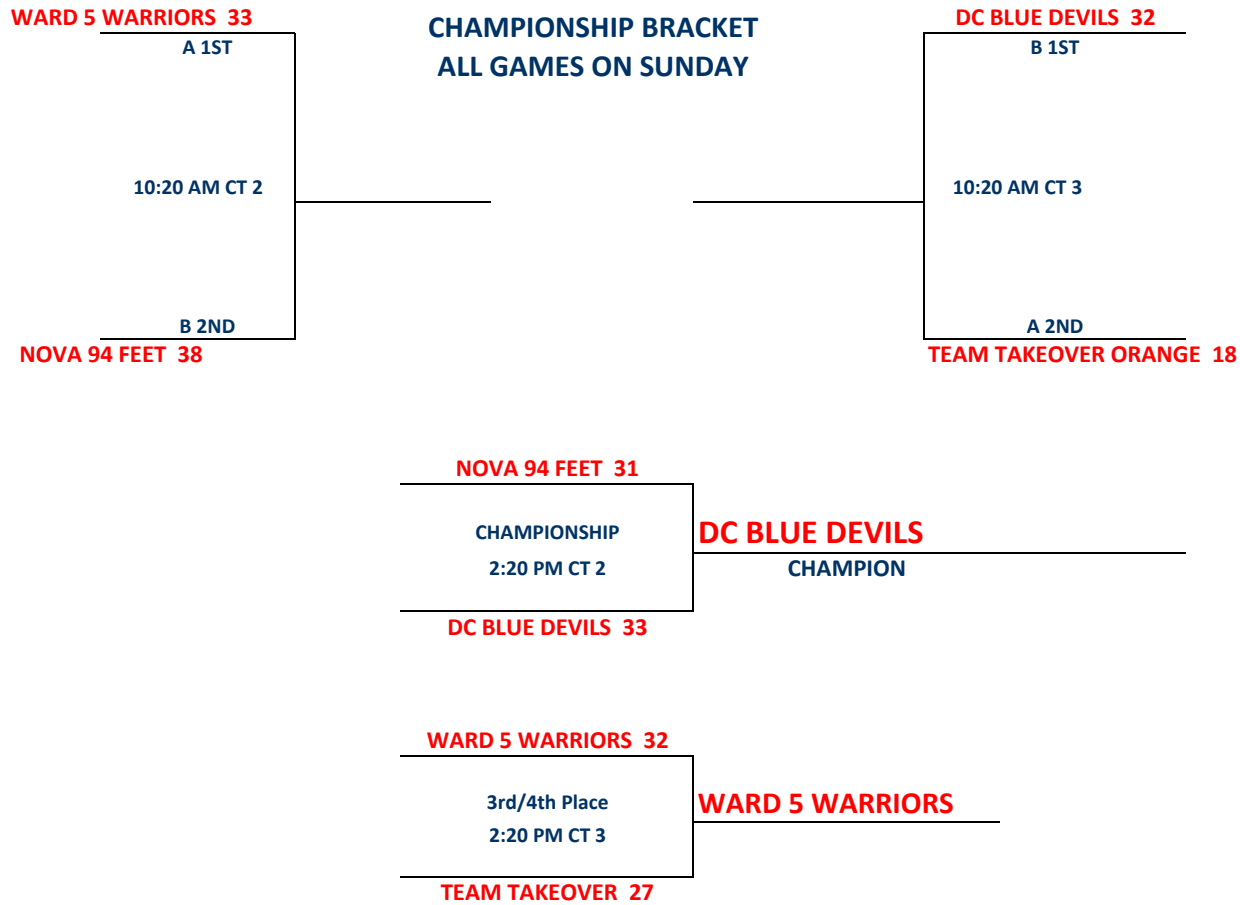

3rd A vs 3rd B	1:00 PM	3	3RD A	<u>36</u>	3RD B	<u>25</u>
MD PRIDE VS MD STATE TIGERS						

1) Teams listed first in the pool are considered the HOME teams.

2) The team listed on the top of the bracket is considered the HOME team.