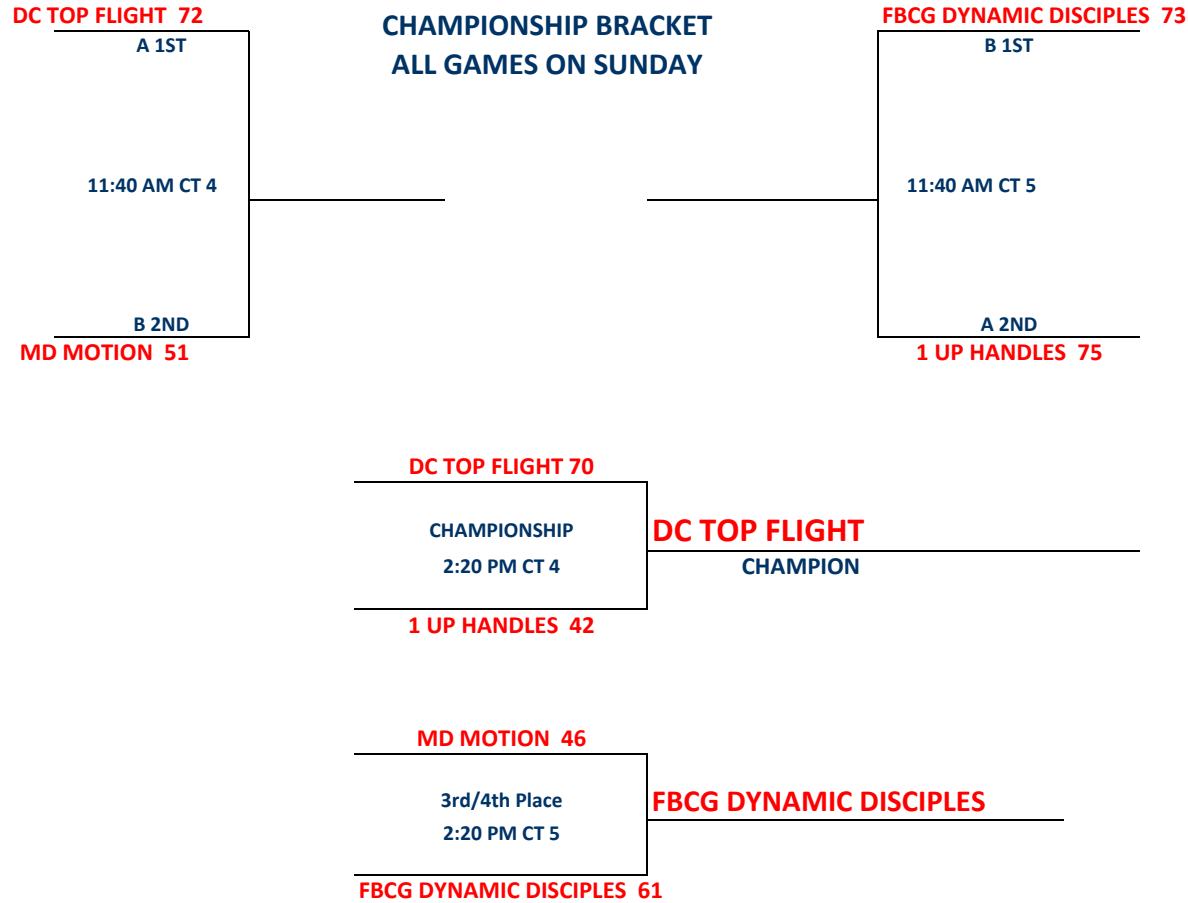

1) Teams listed first in the pool are considered the HOME teams.

2) The team listed on the top of the bracket is considered the HOME team.