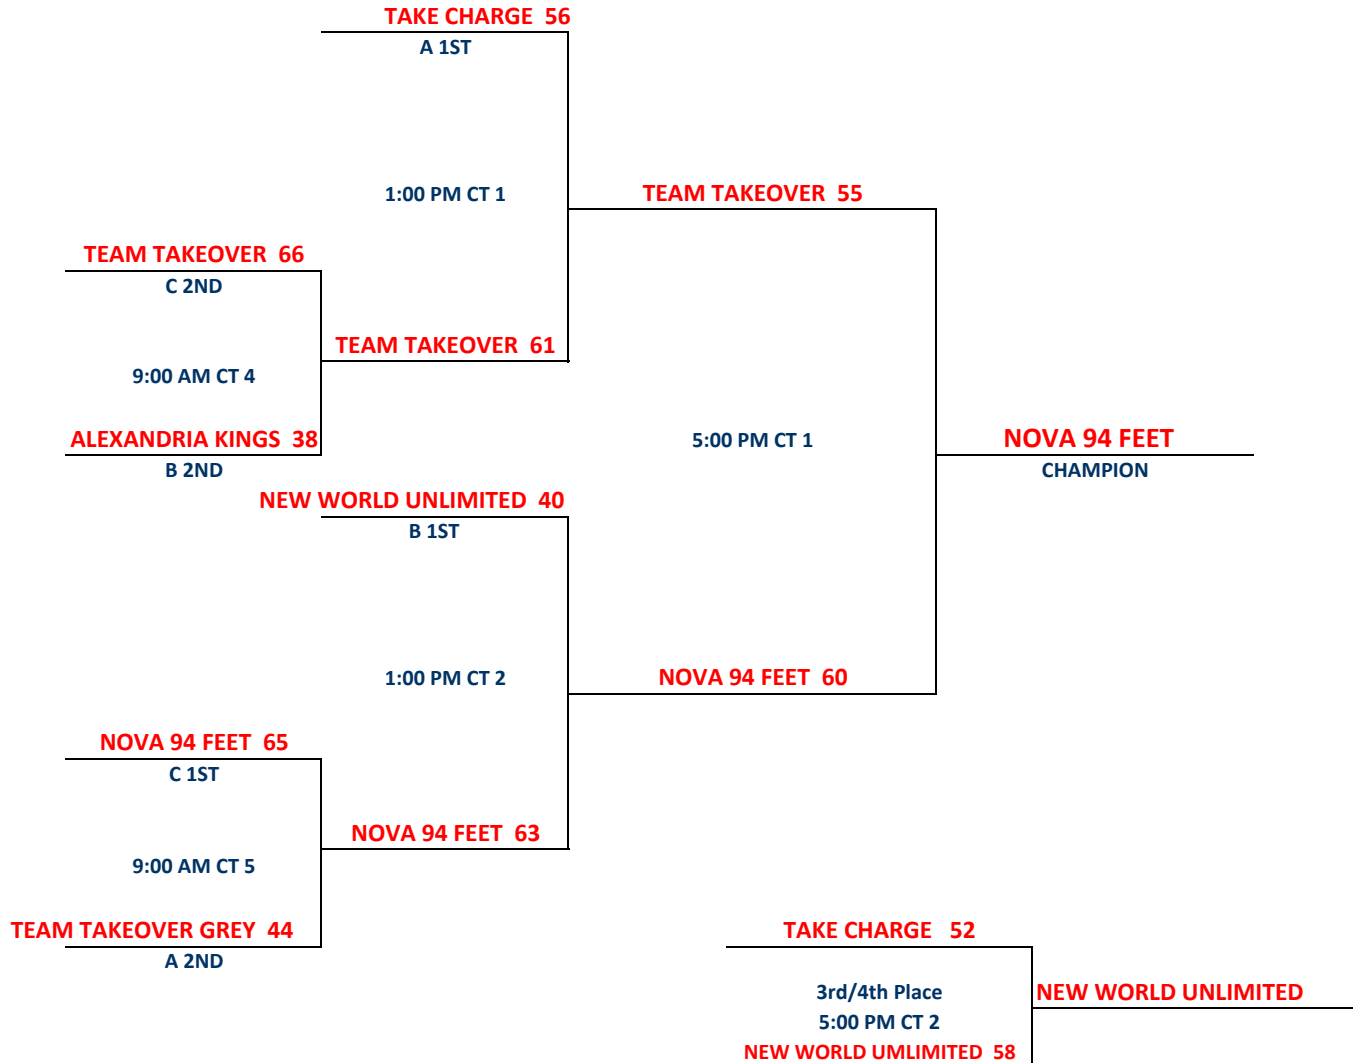

CHAMPIONSHIP BRACKET
ALL GAMES ON SUNDAY

1) Teams listed first in the pool are considered the HOME teams.

2) The team listed on the top of the bracket is considered the HOME team.