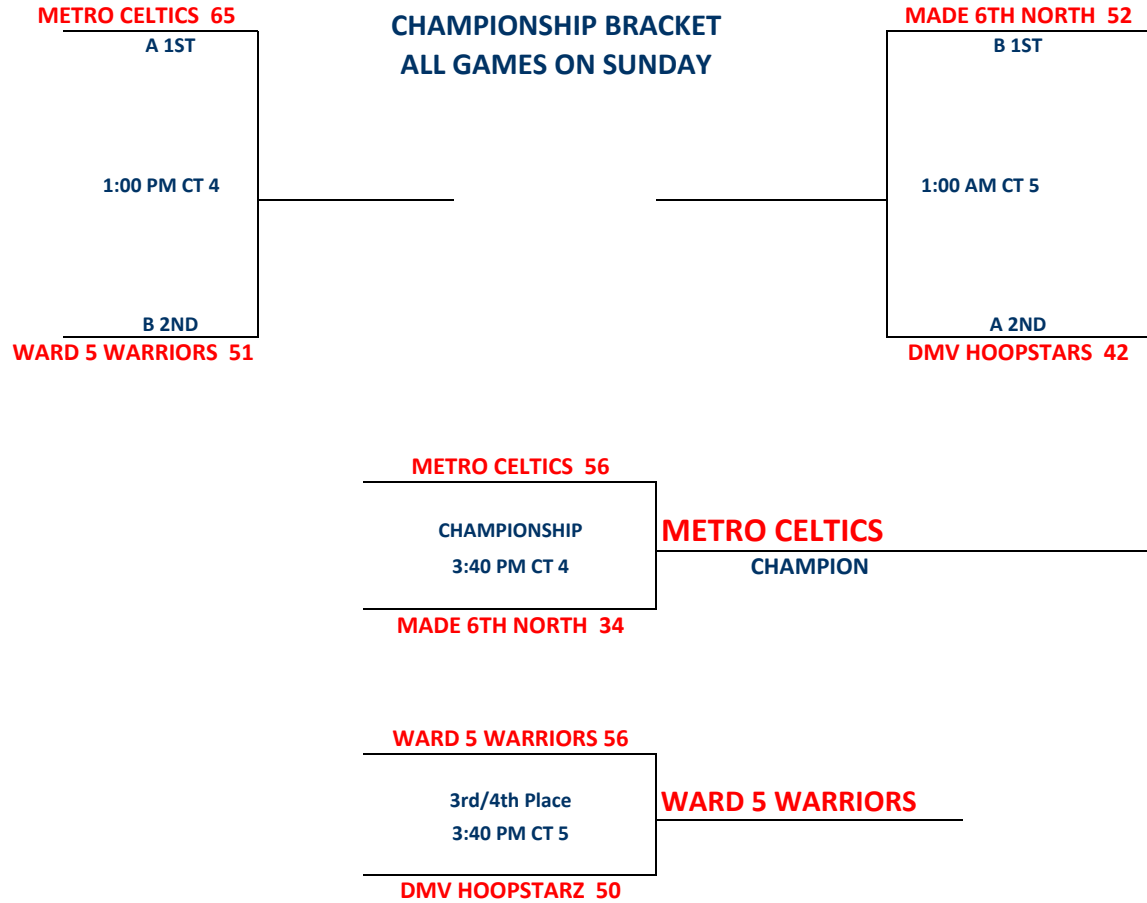

1) Teams listed first in the pool are considered the HOME teams.

2) The team listed on the top of the bracket is considered the HOME team.