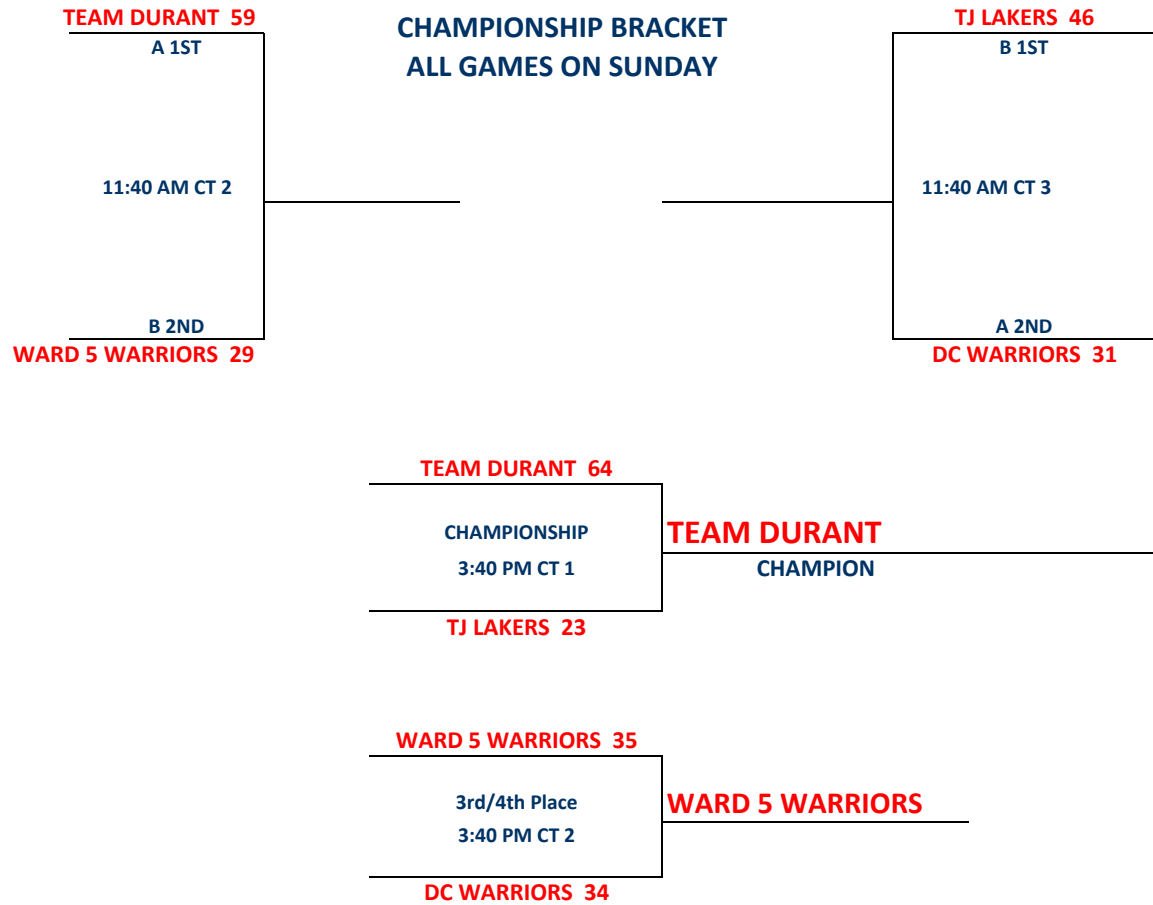

1) Teams listed first in the pool are considered the HOME teams.

2) The team listed on the top of the bracket is considered the HOME team.