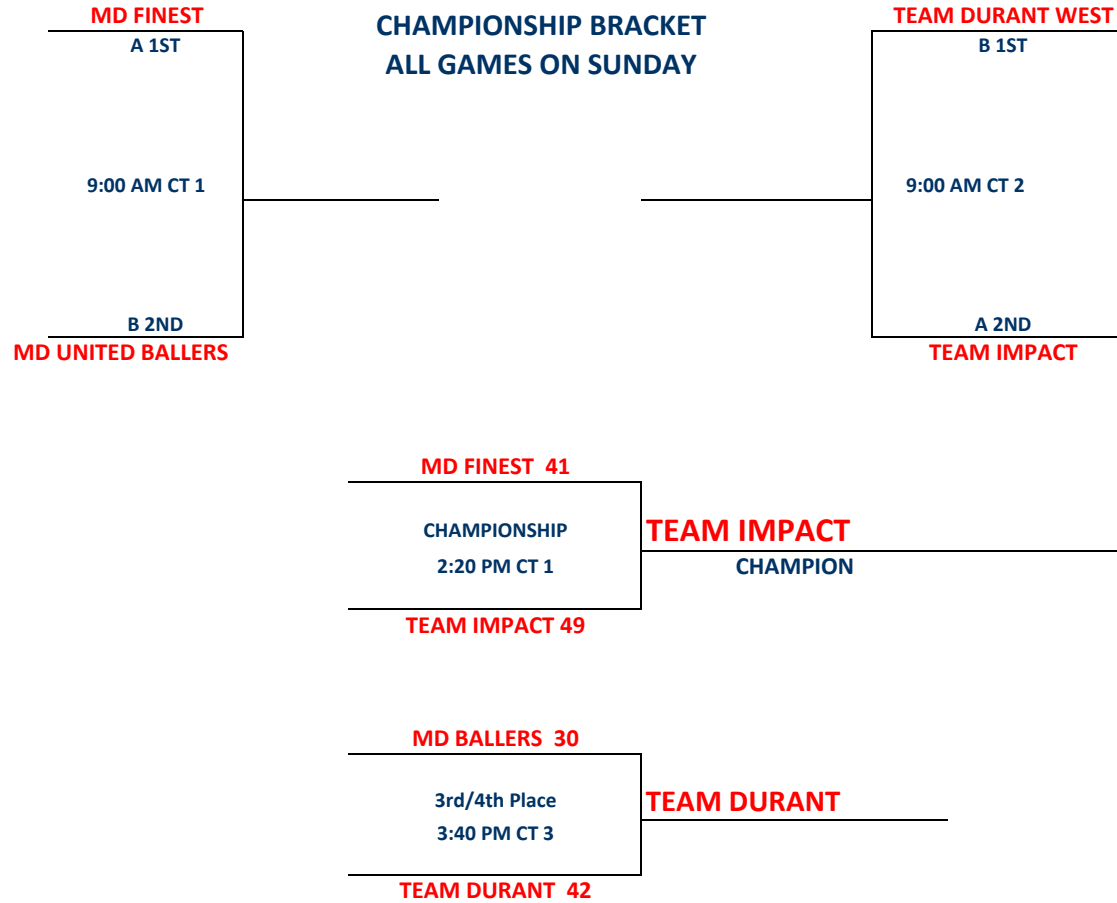

1) Teams listed first in the pool are considered the HOME teams.

2) The team listed on the top of the bracket is considered the HOME team.